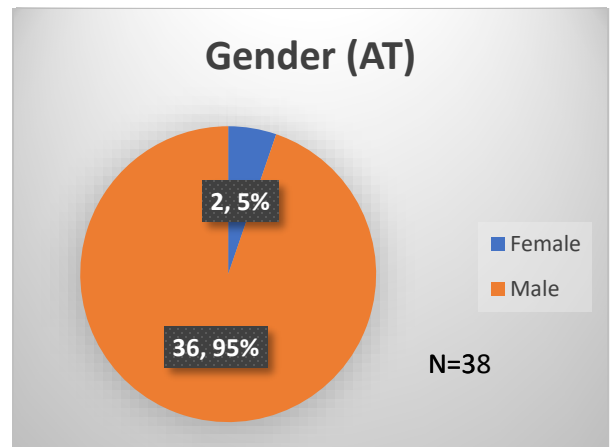

Daily Data Dashboard – March 27, 2023
Demographics for JTDC Population
Monday Morning Midnight Count

Total # of probation Involved youth¹: 1,136

¹ Probation Active: Any youth who is pending sentencing with an active social history, has been formally placed on probation or supervision with Cook County Juvenile Probation on the date of the report.

*Age, Gender and Race for Criminal Court population (N=1) is not represented in this report.

Data sources: cFive Supervisor – Probation Population and RMIS – JTDC Population

Daily Data Dashboard – March 27, 2023
Demographics for JTDC Population
Monday Morning Midnight Count