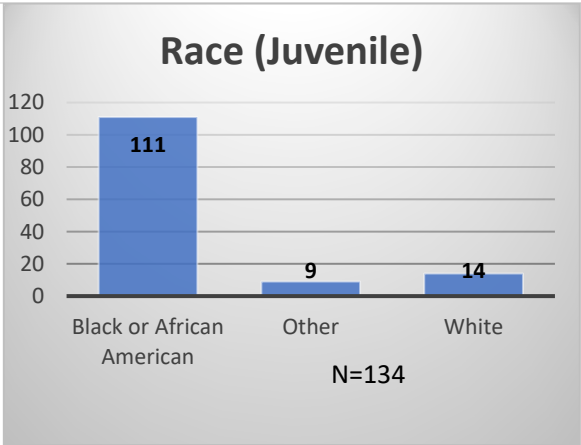

Daily Data Dashboard – March 27, 2023
Demographics for JTDC Population
Monday Morning Midnight Count

Total # of probation Involved youth¹: 1,136

¹ Probation Active: Any youth who is pending sentencing with an active social history, has been formally placed on probation or supervision with Cook County Juvenile Probation on the date of the report.

*Age, Gender and Race for Criminal Court population (N=1) is not represented in this report.

Data sources: cFive Supervisor – Probation Population and RMIS – JTDC Population

Daily Data Dashboard – March 27, 2023
Demographics for JTDC Population
Monday Morning Midnight Count