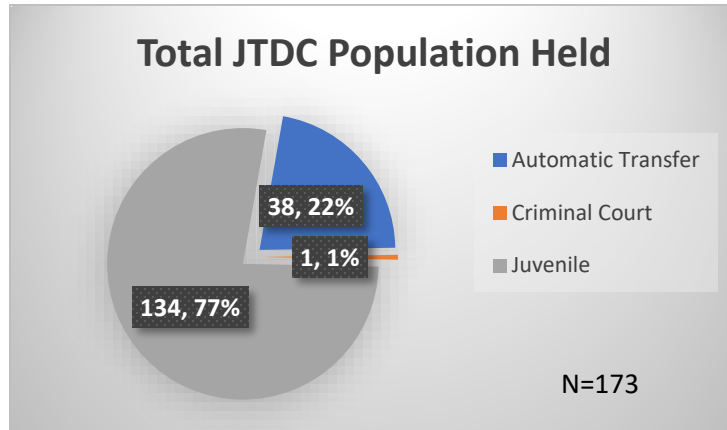

Daily Data Dashboard – March 27, 2023
Demographics for JTDC Population
Monday Morning Midnight Count

Total # of probation Involved youth¹: 1,136

¹ Probation Active: Any youth who is pending sentencing with an active social history, has been formally placed on probation or supervision with Cook County Juvenile Probation on the date of the report.

*Age, Gender and Race for Criminal Court population (N=1) is not represented in this report.

Data sources: cFive Supervisor – Probation Population and RMIS – JTDC Population

Daily Data Dashboard – March 27, 2023
Demographics for JTDC Population
Monday Morning Midnight Count