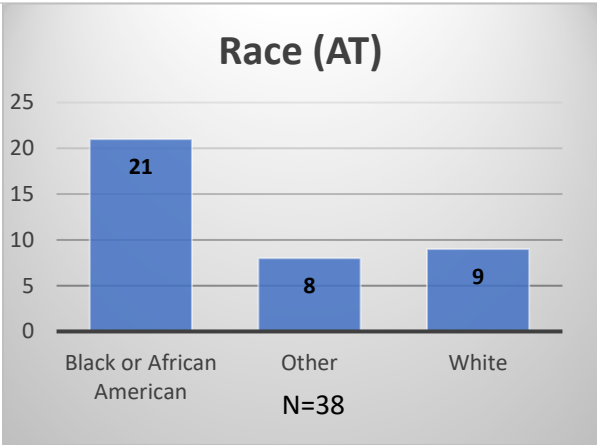

Daily Data Dashboard – March 27, 2023
Demographics for JTDC Population
Monday Morning Midnight Count

Total # of probation Involved youth¹: 1,136

¹ Probation Active: Any youth who is pending sentencing with an active social history, has been formally placed on probation or supervision with Cook County Juvenile Probation on the date of the report.

*Age, Gender and Race for Criminal Court population (N=1) is not represented in this report.

Data sources: cFive Supervisor – Probation Population and RMIS – JTDC Population

Daily Data Dashboard – March 27, 2023
Demographics for JTDC Population
Monday Morning Midnight Count