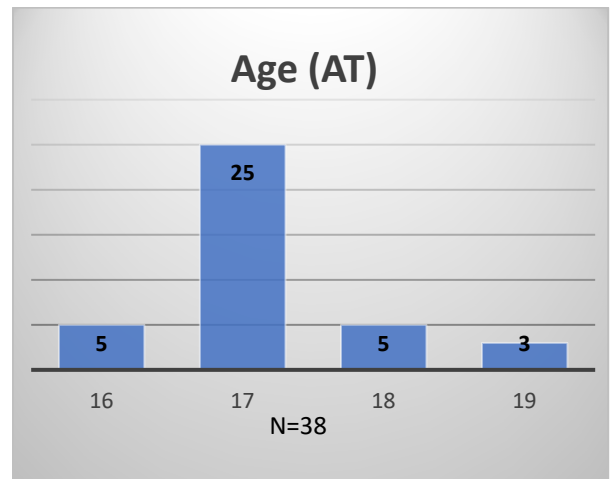

Daily Data Dashboard – March 27, 2023
Demographics for JTDC Population
Monday Morning Midnight Count

Total # of probation Involved youth¹: 1,136

¹ Probation Active: Any youth who is pending sentencing with an active social history, has been formally placed on probation or supervision with Cook County Juvenile Probation on the date of the report.

*Age, Gender and Race for Criminal Court population (N=1) is not represented in this report.

Data sources: cFive Supervisor – Probation Population and RMIS – JTDC Population

Daily Data Dashboard – March 27, 2023
Demographics for JTDC Population
Monday Morning Midnight Count