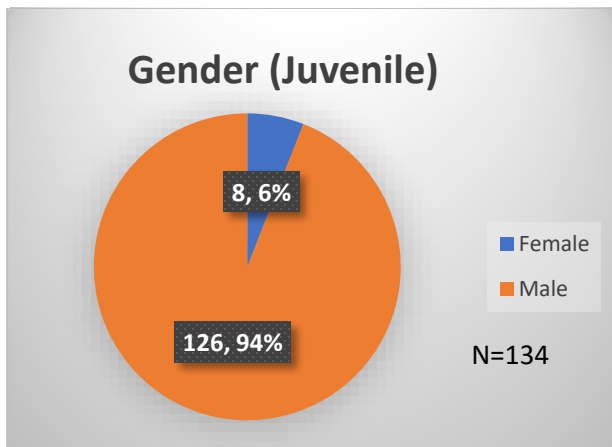

Daily Data Dashboard – March 27, 2023
Demographics for JTDC Population
Monday Morning Midnight Count

Total # of probation Involved youth¹: 1,136

¹ Probation Active: Any youth who is pending sentencing with an active social history, has been formally placed on probation or supervision with Cook County Juvenile Probation on the date of the report.

*Age, Gender and Race for Criminal Court population (N=1) is not represented in this report.

Data sources: cFive Supervisor – Probation Population and RMIS – JTDC Population

Daily Data Dashboard – March 27, 2023
Demographics for JTDC Population
Monday Morning Midnight Count