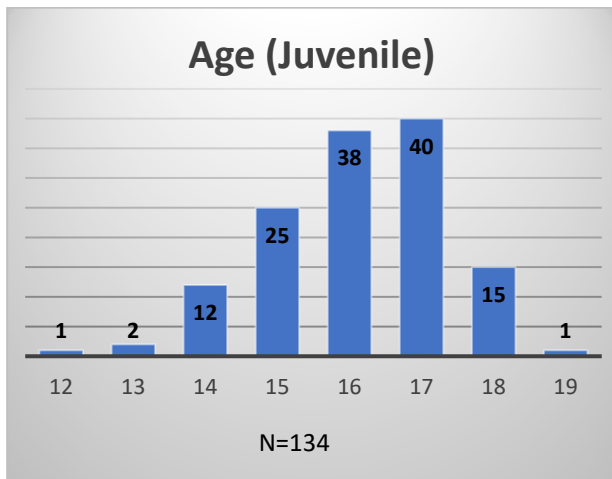

Daily Data Dashboard – March 27, 2023
Demographics for JTDC Population
Monday Morning Midnight Count

Total # of probation Involved youth¹: 1,136

¹ Probation Active: Any youth who is pending sentencing with an active social history, has been formally placed on probation or supervision with Cook County Juvenile Probation on the date of the report.

*Age, Gender and Race for Criminal Court population (N=1) is not represented in this report.

Data sources: cFive Supervisor – Probation Population and RMIS – JTDC Population

Daily Data Dashboard – March 27, 2023
Demographics for JTDC Population
Monday Morning Midnight Count